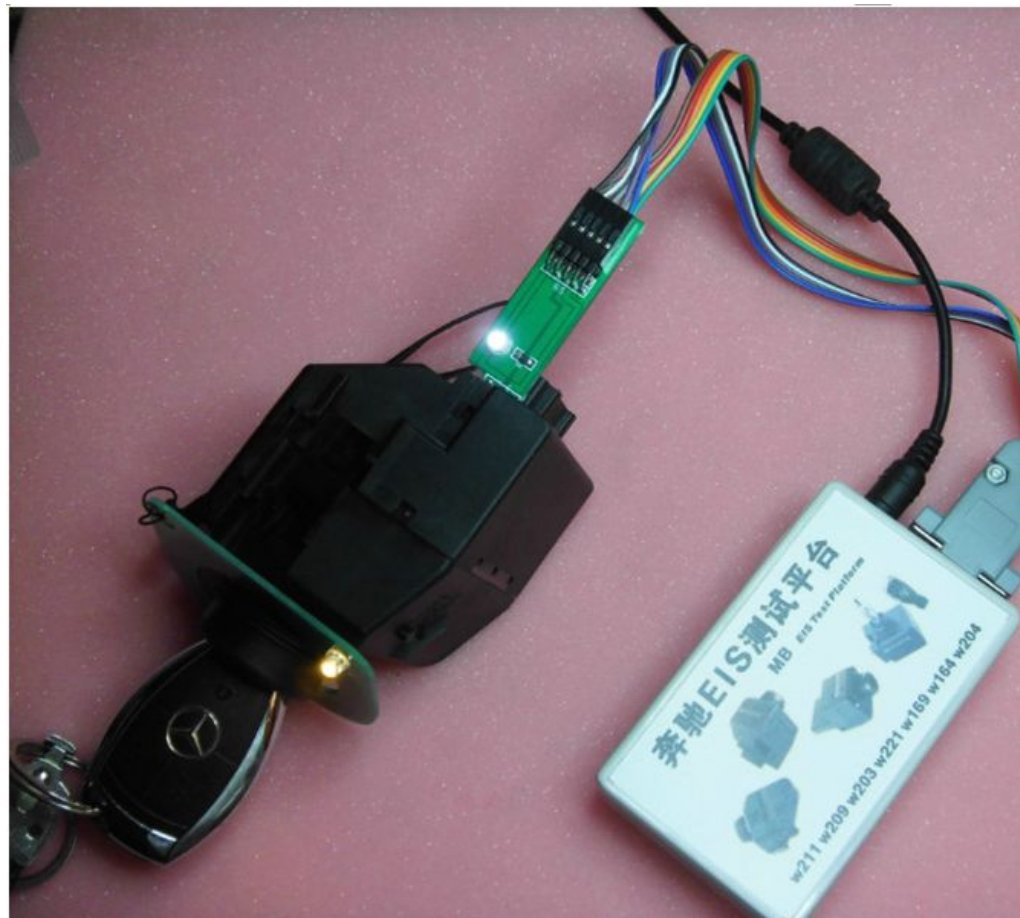

MB EIS Test Platform Connection Manual

1. W164, W221 Connection:

2. W210 W208 W202 Connection:

3. W209 W211 W169 Connection

4. W639 W203 Connection

5. W204, W207 Connection, this one need connect with car's ESL for test